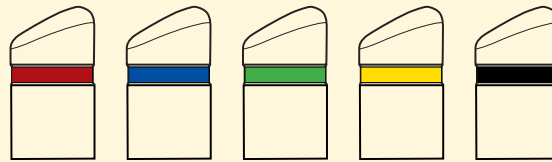

MATERIAL:

Durapol®*

COLOUR:

White

OPTIONAL BANDING

(Non Highways Use)

1 x 20mm Decorative Band

Colours: