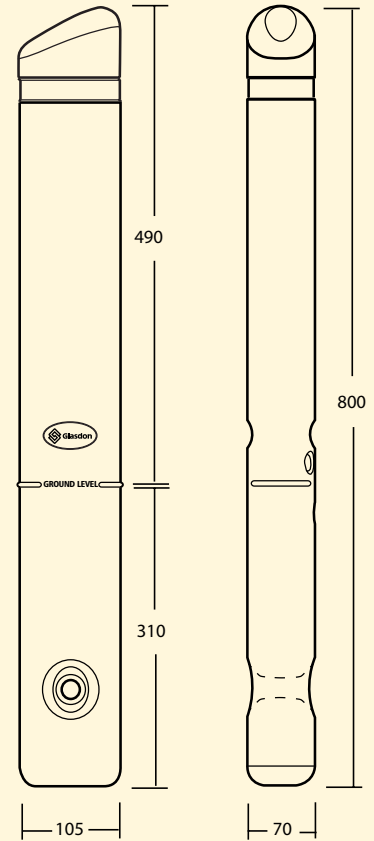

* Durapol material is a polymer formulated to withstand extremes of temperature and is impact-tested in our Quality Assurance Laboratory as part of our BS EN ISO 9001:2000 test procedure. Durapol material will not chip or rust, is easy to clean and never needs painting.

Glasdon

Glasdon U.K. Limited
Local Government
Highways and Safety Division

Preston New Road
BLACKPOOL
Lancashire
FY4 4UL

Tel: (01253) 600411
Fax: (01253) 792558
e-mail: hs@glasdon-uk.co.uk
web: www.glasdon.com

Glasdon®, Durapol and Edgemaster 20 are trademarks or registered trademarks of GLASDON GROUP or its subsidiaries in the UK and other countries.

©Glasdon UK Ltd. 10/2008. Glasdon reserve the right to alter price and specification without prior notice. PN/BP

80% recycled
When you have finished with this leaflet please recycle it. This leaflet is printed on 80% recycled paper.

GP107/02